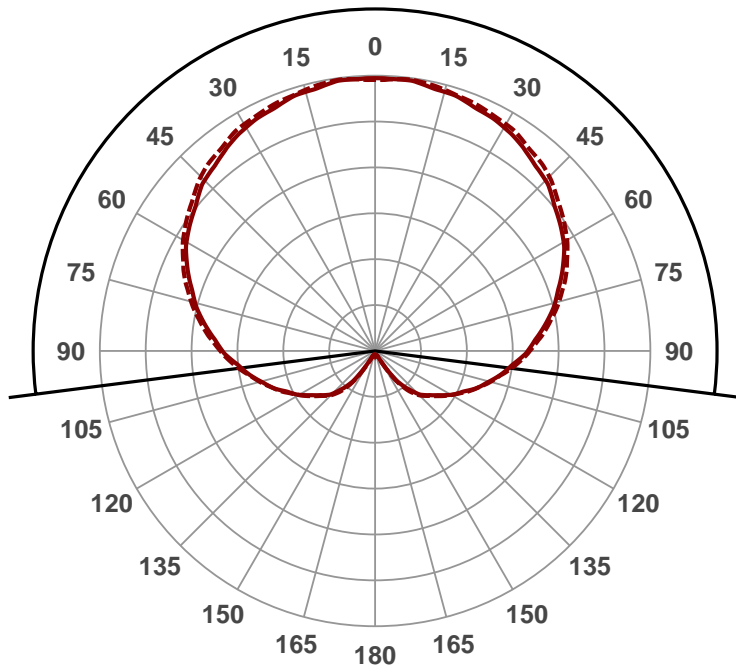

Light efficiency:

Light quality:

Color temperature:

Output: 248 lm
Peak: 36,1 cd
Power: 7,5 W
PF: 0,87

Beam angle

194,5° (8 PLANES)
16 C-Planes

Product name:
P-1701-05 - #01 - ILU-MAX Red

Date and time:
13.01.2017 13:15:16

Typ:
QS

Color

CIE1931
x: 0,595
y: 0,340

Spectra