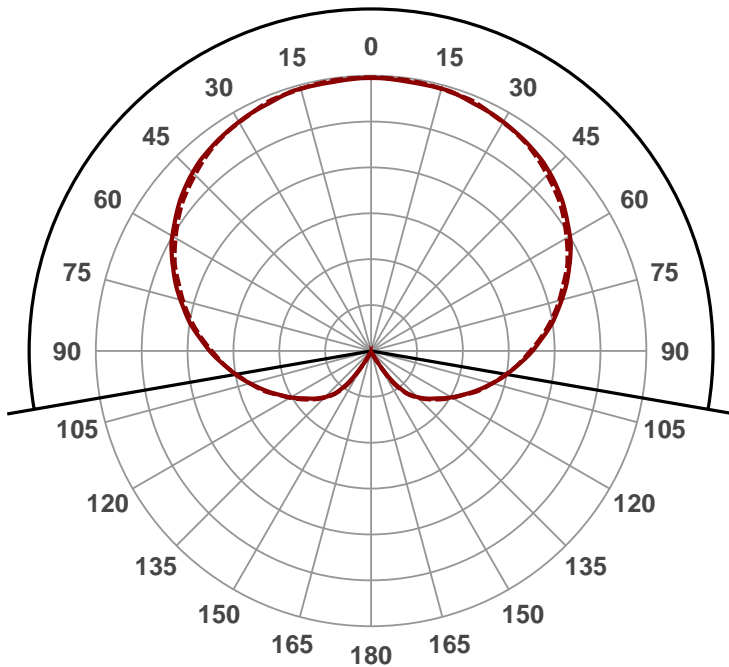

Light efficiency:

67 Lumen/Watt

Light quality:

CRI: 0

Color temperature:

0 K

Output: 516 lm

Peak: 72,3 cd

Power: 7,7 W

PF: 0,87

Beam angle

199,7° (8 PLANES)
16 C-Planes

Product name:
ILU-MAX Green

Date and time:
13.01.2017 12:49:07

Color

CIE1931
x: 0,316
y: 0,557