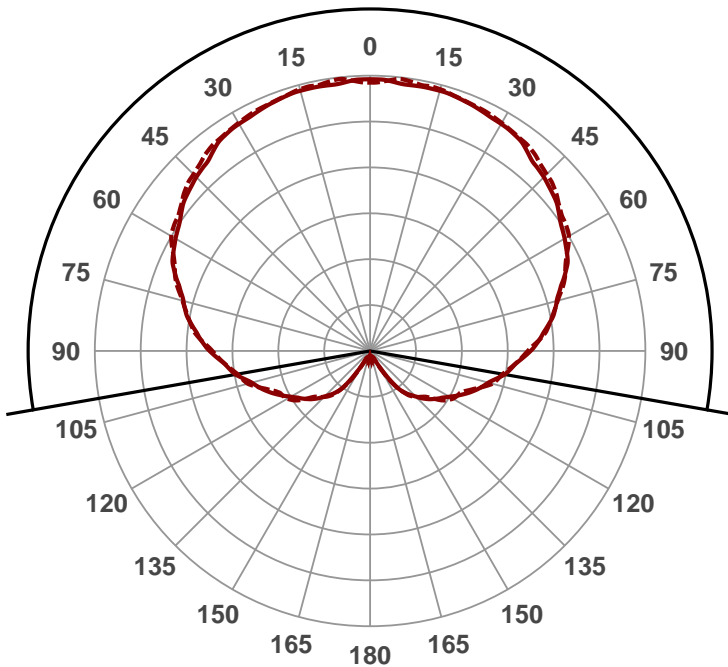

Light efficiency:

Light quality:

Color temperature:

Output: 195 lm
Peak: 27,4 cd
Power: 8,1 W
PF: 0,88

Beam angle

199,8° (12 PLANES)
24 C-Planes

Product name:
ILU-MAX Blue

Date and time:
13.01.2017 12:15:40

Color

CIE1931
x: 0,141
y: 0,070

Spectra